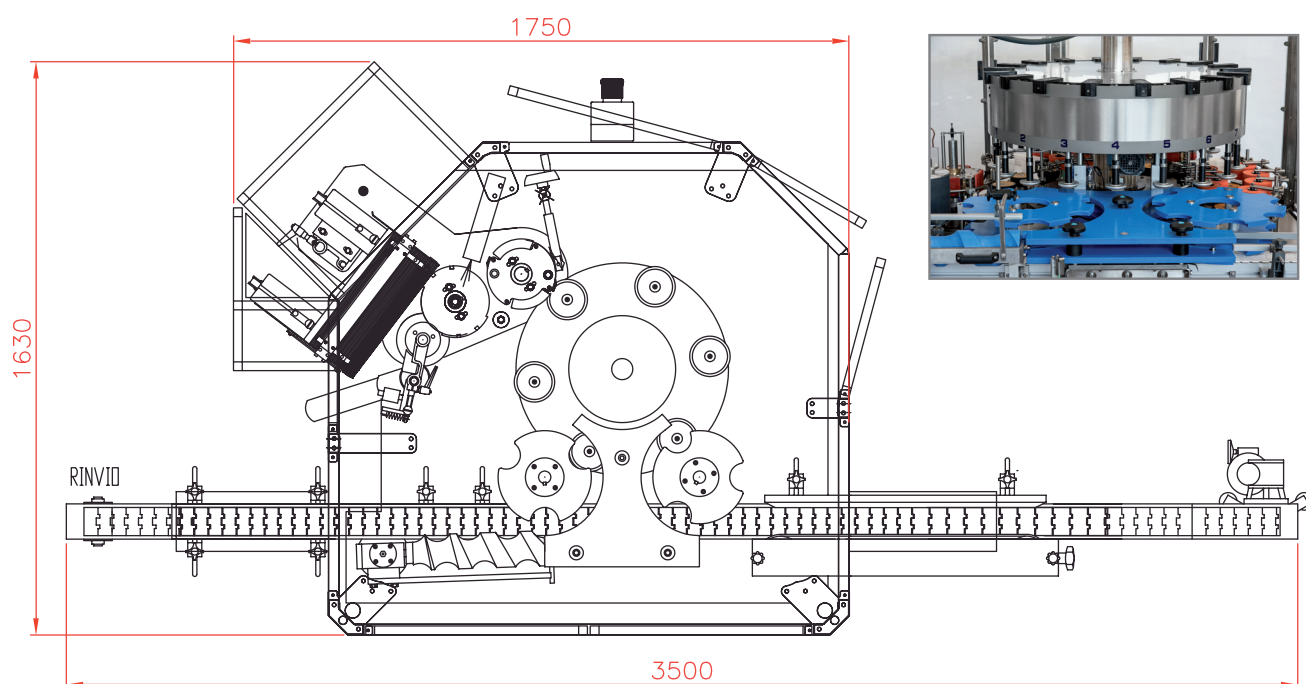

CG-Cold GlueTM

ROTARY MACHINE FOR PRE-CUT LABELS WITH COLD GLUE

- The machines of these series are available with container rotation system of rotation by cam in oil bath or with programmable electronic control movement MP.
- Oval containers, flat surfaces, cylindrical, truncated cone and shaped containers in general.
- They are equipped with optical or mechanical orientations of various types to detect and orientate capsules with text, spot or UV mark, glass welding and screen printing.
- The application technology of the label by cold glue and with pre-cut paper.
- Machine base with round point, for easy access.
- Protection cabin with vertical lift doors.
- This range of rotary machine allows yields up to 20,000 bottles per hour, depending on the model.
- Thanks to its considerable versatility, it can be used in various industrial sectors, such as: beverages, food, chemical and personal care industries

Pol. Ind. Can Carner • Terra Alta, 43.
08211 Castellar del Vallès (Barcelona) • Spain
Tel. +34 937 142 814 • etima@etima.es • www.etima.es

ETIMATM BARCELONA
LABELING
TECH

CG-Cold Glue¹

PARAMETERS

MACHINE MOTORISATION	THREE PHASED
LABELLING TECHNOLOGY	COLD GLUE
OUTPUT	20.000 CONTAINERS/HOUR, according to format and machine model.
LABEL TYPE	PRE-CUT PAPER
LABEL SIZE	ACCORDING TO CONTAINER
CONTAINER TYPE	GLASS BOTTLES/ PLASTIC CONTAINERS
CONTAINER DIMENSIONS	ACCORDING TO SPECIFICATIONS
ELECTRIC POWER	3Kw
VOLTAGE	400V+N+PE/ 230V+N+PE 50-60Hz
STANDARD ELECTRIC MATERIAL	SIEMENS

OPTIONAL PARAMETERS

CONTAINER PLATFORMS DRIVEN BY	CAM WITH OIL BATH, CAM WITH CONSECUTIVE TURNS OR STEPPED MOTORS
MECHANICAL ORIENTATION	ON INFEEED STAR
MECHANICAL ORIENTATION	ON CONTAINER PLATFORM
TAINT ORIENTATION IN CAPSULES	BY PHOTOCELLS
MOULD SEWING ORIENTATION	BY OPTICAL FIBRES
LABEL VERIFICATION SYSTEM	ACCORDING TO CLIENT'S REQUIREMENT
INFEEED/OUTFEEED MACHINE STARS	UNIVERSAL